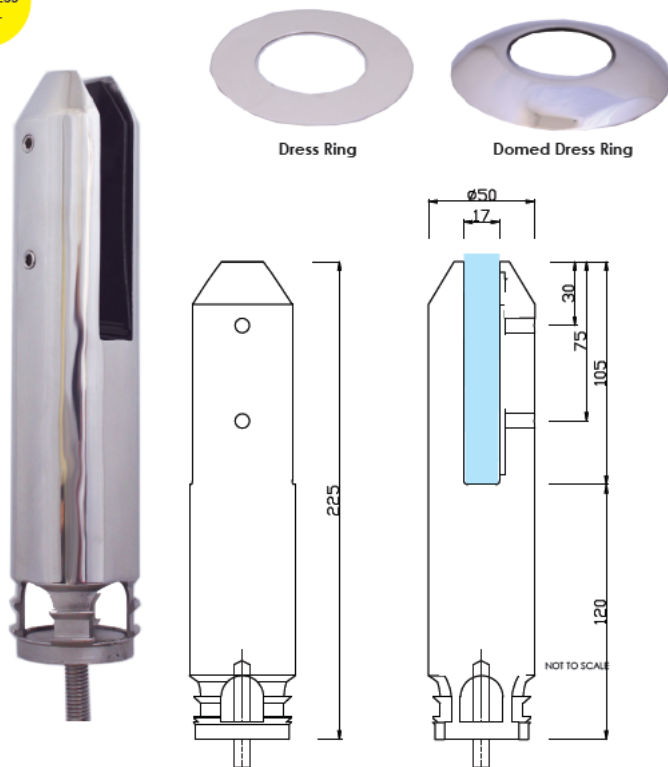

2205
STAINLESS
STEEL

Rio Range - Core Drill

Advantages

- Stainless Steel Duplex 2205: super strength & corrosive resistance
- Polish Finish Only
- Suitable For 12mm NO Hole Glass
- M8 Bolt Allows For Easy Height Adjustment
- Tested For Pool Fencing Load Requirements
- Recessed Friction Plate: For A Neat Fitting
- Select either flat dress ring or domed dress ring

Order Code

RIO-S-P	Rio Core Drill Spigot - Polish
RIO-DR-P	Rio Flat Dress Ring - Polish
RIO-DC-P	Rio Domed Dress Ring - Polish

Rio Range - Base Plated

2205
STAINLESS
STEEL

Counter Sunk Timber Screw
100mm Long
Stainless Steel 316 (hex head drive)
Order Code: **CSK-100**

Advantages

- Stainless Steel Duplex 2205: super strength & corrosive resistance
- Polish Finish Only
- Suitable For 12mm NO Hole Glass
- 4 Counter Sunk Screw Holes - A Tidy Finish!
- Tested For Pool Fencing Load Requirements
- Recessed Friction Plate: For A Neat Fitting

Order Code

RIO-SBP-P	Rio Base Plated Spigot - Polish
RIO-DC-P	Rio Domical Cover - Polish