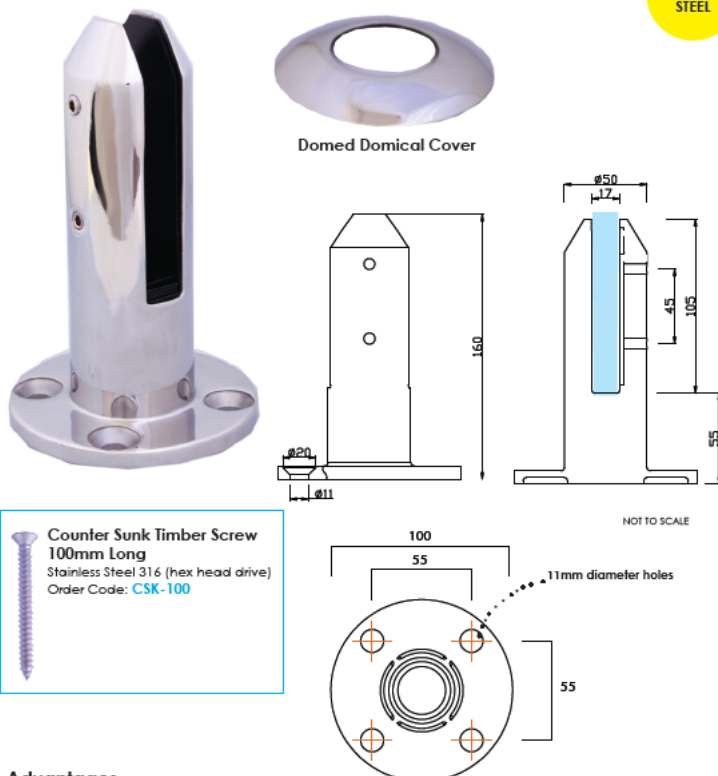

2205
STAINLESS
STEEL

Rio Range - Core Drill

Advantages

- Stainless Steel Duplex 2205: super strength & corrosive resistance
- Polish Finish Only
- Suitable For 12mm NO Hole Glass
- M8 Bolt Allows For Easy Height Adjustment
- Tested For Pool Fencing Load Requirements
- Recessed Friction Plate: For A Neat Fitting
- Select either flat dress ring or domed dress ring

Order Code

RIO-S-P	Rio Core Drill Spigot - Polish
RIO-DR-P	Rio Flat Dress Ring - Polish
RIO-DC-P	Rio Domed Dress Ring - Polish

Rio Range - Base Plated

2205
STAINLESS
STEEL

Counter Sunk Timber Screw
100mm Long
Stainless Steel 316 (hex head drive)
Order Code: **CSK-100**

Advantages

- Stainless Steel Duplex 2205: super strength & corrosive resistance
- Polish Finish Only
- Suitable For 12mm NO Hole Glass
- 4 Counter Sunk Screw Holes - A Tidy Finish!
- Tested For Pool Fencing Load Requirements
- Recessed Friction Plate: For A Neat Fitting

Order Code

RIO-SBP-P	Rio Base Plated Spigot - Polish
RIO-DC-P	Rio Domical Cover - Polish