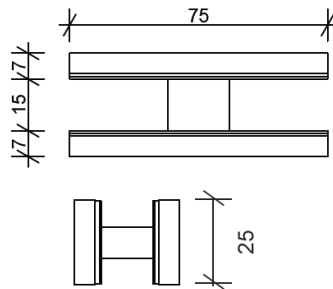

wall rigiclamp

Specifications

- Polish Or Satin Finish Available
- Friction Fit
- Stainless Steel 316
- Suitable For 12mm Glass

Order Code

RIGI-W-P

Rigi Wall Clamp - Polish

RIGI-W-S

Rigi Wall Clamp - Satin

small rigiclamp

Specifications

- Polish Or Satin Finish Available
- Friction Fit
- Stainless Steel 316
- Suitable For 12mm Glass

Order Code

RIGI-S-P

Rigi Small Clamp - Polish

RIGI-S-S

Rigi Small Clamp - Satin

large rigiclamp

Specifications

- Polish Or Satin Finish Available
- Friction Fit
- Stainless Steel 316
- Suitable For 12mm Glass

Order Code

RIGI-L-P

Rigi Large Clamp - Polish

RIGI-L-S

Rigi Large Clamp - Satin