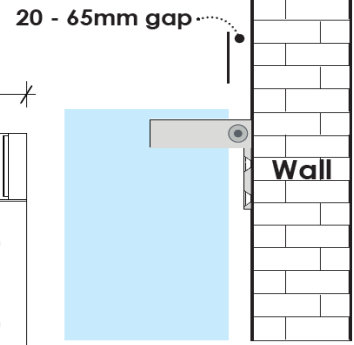

wall rigiclamp

Specifications

- Polish Or Satin Finish Available
- Friction Fit
- Stainless Steel 316
- Suitable For 12mm Glass

Order Code

RIGI-W-P

Rigi Wall Clamp - Polish

RIGI-W-S

Rigi Wall Clamp - Satin

small rigiclamp

Specifications

- Polish Or Satin Finish Available
- Friction Fit
- Stainless Steel 316
- Suitable For 12mm Glass

Order Code

RIGI-S-P

Rigi Small Clamp - Polish

RIGI-S-S

Rigi Small Clamp - Satin