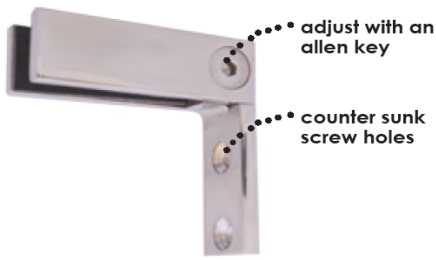

wall rigiclamp

Specifications

- Polish Or Satin Finish Available
- Friction Fit
- Stainless Steel 316
- Suitable For 12mm Glass

Order Code

RIGI-W-P

Rigi Wall Clamp - Polish

RIGI-W-S

Rigi Wall Clamp - Satin

small rigiclamp

Specifications

- Polish Or Satin Finish Available
- Friction Fit
- Stainless Steel 316
- Suitable For 12mm Glass

Order Code

RIGI-S-P

Rigi Small Clamp - Polish

RIGI-S-S

Rigi Small Clamp - Satin

large rigiclamp

Specifications

- Polish Or Satin Finish Available
- Friction Fit
- Stainless Steel 316
- Suitable For 12mm Glass

Order Code

RIGI-L-P

Rigi Large Clamp - Polish

RIGI-L-S

Rigi Large Clamp - Satin