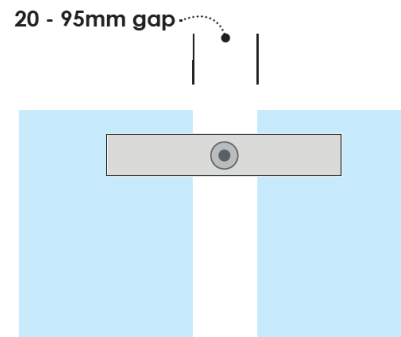

wall rigiclamp

Specifications

- Polish Or Satin Finish Available
- Friction Fit
- Stainless Steel 316
- Suitable For 12mm Glass

Order Code

RIGI-W-P

Rigi Wall Clamp - Polish

RIGI-W-S

Rigi Wall Clamp - Satin

small rigiclamp

Specifications

- Polish Or Satin Finish Available
- Friction Fit
- Stainless Steel 316
- Suitable For 12mm Glass

Order Code

RIGI-S-P

Rigi Small Clamp - Polish

RIGI-S-S

Rigi Small Clamp - Satin

large rigiclamp

Specifications

- Polish Or Satin Finish Available
- Friction Fit
- Stainless Steel 316
- Suitable For 12mm Glass

Order Code

RIGI-L-P

Rigi Large Clamp - Polish

RIGI-L-S

Rigi Large Clamp - Satin