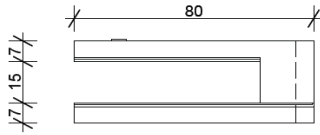

wall rigiclamp

Specifications

- Polish Or Satin Finish Available
- Friction Fit
- Stainless Steel 316
- Suitable For 12mm Glass

Order Code

RIGI-W-P

Rigi Wall Clamp - Polish

RIGI-W-S

Rigi Wall Clamp - Satin

small rigiclamp

Specifications

- Polish Or Satin Finish Available
- Friction Fit
- Stainless Steel 316
- Suitable For 12mm Glass

Order Code

RIGI-S-P

Rigi Small Clamp - Polish

RIGI-S-S

Rigi Small Clamp - Satin

large rigiclamp

Specifications

- Polish Or Satin Finish Available
- Friction Fit
- Stainless Steel 316
- Suitable For 12mm Glass

Order Code

RIGI-L-P

Rigi Large Clamp - Polish

RIGI-L-S

Rigi Large Clamp - Satin