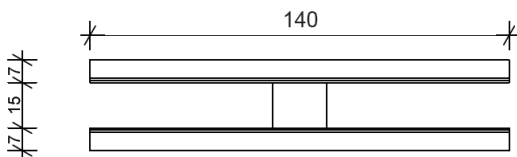

wall rigiclamp

Specifications

- Polish Or Satin Finish Available
- Friction Fit
- Stainless Steel 316
- Suitable For 12mm Glass

Order Code

RIGI-W-P

Rigi Wall Clamp - Polish

RIGI-W-S

Rigi Wall Clamp - Satin

small rigiclamp

Specifications

- Polish Or Satin Finish Available
- Friction Fit
- Stainless Steel 316
- Suitable For 12mm Glass

Order Code

RIGI-S-P

Rigi Small Clamp - Polish

RIGI-S-S

Rigi Small Clamp - Satin

large rigiclamp

Specifications

- Polish Or Satin Finish Available
- Friction Fit
- Stainless Steel 316
- Suitable For 12mm Glass

Order Code

RIGI-L-P

Rigi Large Clamp - Polish

RIGI-L-S

Rigi Large Clamp - Satin