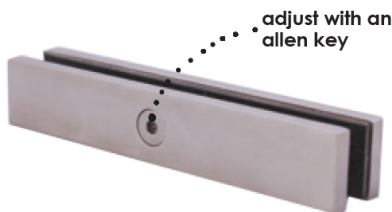

wall rigiclamp

Specifications

- Polish Or Satin Finish Available
- Friction Fit
- Stainless Steel 316
- Suitable For 12mm Glass

Order Code

RIGI-W-P

Rigi Wall Clamp - Polish

RIGI-W-S

Rigi Wall Clamp - Satin

small rigiclamp

Specifications

- Polish Or Satin Finish Available
- Friction Fit
- Stainless Steel 316
- Suitable For 12mm Glass

Order Code

RIGI-S-P

Rigi Small Clamp - Polish

RIGI-S-S

Rigi Small Clamp - Satin

large rigiclamp

Specifications

- Polish Or Satin Finish Available
- Friction Fit
- Stainless Steel 316
- Suitable For 12mm Glass

Order Code

RIGI-L-P

Rigi Large Clamp - Polish

RIGI-L-S

Rigi Large Clamp - Satin