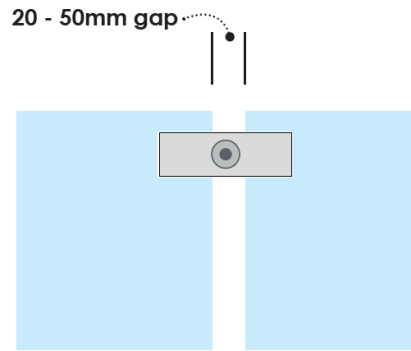

wall rigiclamp

Specifications

- Polish Or Satin Finish Available
- Friction Fit
- Stainless Steel 316
- Suitable For 12mm Glass

Order Code

RIGI-W-P

Rigi Wall Clamp - Polish

RIGI-W-S

Rigi Wall Clamp - Satin

small rigiclamp

Specifications

- Polish Or Satin Finish Available
- Friction Fit
- Stainless Steel 316
- Suitable For 12mm Glass

Order Code

RIGI-S-P

Rigi Small Clamp - Polish

RIGI-S-S

Rigi Small Clamp - Satin

large rigiclamp

Specifications

- Polish Or Satin Finish Available
- Friction Fit
- Stainless Steel 316
- Suitable For 12mm Glass

Order Code

RIGI-L-P

Rigi Large Clamp - Polish

RIGI-L-S

Rigi Large Clamp - Satin