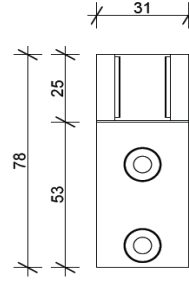

wall rigiclamp

Specifications

- Polish Or Satin Finish Available
- Friction Fit
- Stainless Steel 316
- Suitable For 12mm Glass

Order Code

RIGI-W-P

Rigi Wall Clamp - Polish

RIGI-W-S

Rigi Wall Clamp - Satin

small rigiclamp

Specifications

- Polish Or Satin Finish Available
- Friction Fit
- Stainless Steel 316
- Suitable For 12mm Glass

Order Code

RIGI-S-P

Rigi Small Clamp - Polish

RIGI-S-S

Rigi Small Clamp - Satin

large rigiclamp

Specifications

- Polish Or Satin Finish Available
- Friction Fit
- Stainless Steel 316
- Suitable For 12mm Glass

Order Code

RIGI-L-P

Rigi Large Clamp - Polish

RIGI-L-S

Rigi Large Clamp - Satin