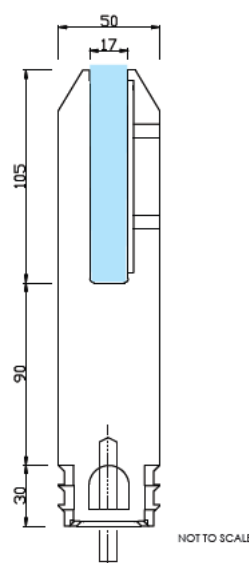

Madrid Range - Core Drill

2205
STAINLESS
STEEL

Flat Dress Ring

Round Domed Dress Ring

NOT TO SCALE

Advantages

- Stainless Steel Duplex 2205: super strength & corrosive resistance
- Polish Finish Only; 45mm x 50mm slimline look
- Suitable For 12mm NO Hole Glass
- M8 Bolt Allows For Easy Height Adjustment
- Tested For Pool Fencing Load Requirements
- Recessed Friction Plate: For A Neat Fitting
- Select Between A Matching Flat Square Dress Ring Or A Round Domed Dress Ring

Order Code

MAD-S-P Madrid Core Drill Spigot - Polish

MAD-DR-P Madrid Flat Dress Ring - Polish

MAD-DDR-P Madrid Domed Dress Ring - Polish

Madrid Range - Base Plated

2205
STAINLESS
STEEL

Slimline Domical Cover

NOT TO SCALE

Counter Sunk Timber Screw
100mm Long
Stainless Steel 316 (hex head drive)
Order Code: **CSK-100**

Advantages

- Stainless Steel Duplex 2205: super strength & corrosive resistance
- Polish Finish Only
- Suitable For 12mm NO Hole Glass
- 4 Counter Sunk Screw Holes - A Tidy Finish!
- Tested For Pool Fencing Load Requirements
- Recessed Friction Plate: For A Neat Fitting