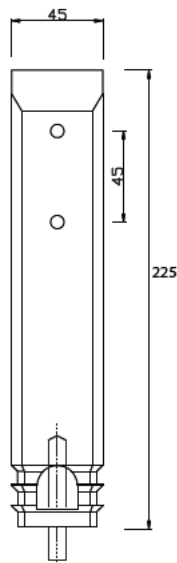

Madrid Range - Core Drill

2205
STAINLESS
STEEL

Flat Dress Ring

Round Domed Dress Ring

NOT TO SCALE

Advantages

- Stainless Steel Duplex 2205: super strength & corrosive resistance
- Polish Finish Only; 45mm x 50mm slimline look
- Suitable For 12mm NO Hole Glass
- M8 Bolt Allows For Easy Height Adjustment
- Tested For Pool Fencing Load Requirements
- Recessed Friction Plate: For A Neat Fitting
- Select Between A Matching Flat Square Dress Ring Or A Round Domed Dress Ring

Order Code

MAD-S-P Madrid Core Drill Spigot - Polish

MAD-DR-P Madrid Flat Dress Ring - Polish

MAD-DDR-P Madrid Domed Dress Ring - Polish

Madrid Range - Base Plated

2205
STAINLESS
STEEL

Slimline Domical Cover

NOT TO SCALE

Counter Sunk Timber Screw
100mm Long
Stainless Steel 316 (hex head drive)
Order Code: **CSK-100**

Advantages

- Stainless Steel Duplex 2205: super strength & corrosive resistance
- Polish Finish Only
- Suitable For 12mm NO Hole Glass
- 4 Counter Sunk Screw Holes - A Tidy Finish!
- Tested For Pool Fencing Load Requirements
- Recessed Friction Plate: For A Neat Fitting

Order Code

MAD-SBP-P Madrid Base Plate Spigot - Polish

MAD-DCS-P Madrid Slimline Domical Cover - Polish