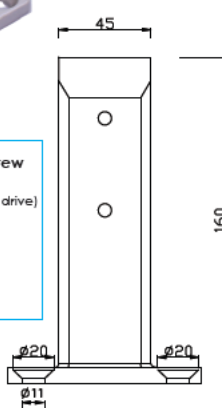

Madrid Range - Core Drill

2205
STAINLESS
STEEL

Flat Dress Ring

Round Domed Dress Ring

NOT TO SCALE

Advantages

- Stainless Steel Duplex 2205: super strength & corrosive resistance
- Polish Finish Only; 45mm x 50mm slimline look
- Suitable For 12mm NO Hole Glass
- M8 Bolt Allows For Easy Height Adjustment
- Tested For Pool Fencing Load Requirements
- Recessed Friction Plate: For A Neat Fitting
- Select Between A Matching Flat Square Dress Ring Or A Round Domed Dress Ring

Order Code

MAD-S-P Madrid Core Drill Spigot - Polish

MAD-DR-P Madrid Flat Dress Ring - Polish

MAD-DDR-P Madrid Domed Dress Ring - Polish

Madrid Range - Base Plated

2205
STAINLESS
STEEL

Slimline Domical Cover

NOT TO SCALE

Counter Sunk Timber Screw
100mm Long
Stainless Steel 316 (hex head drive)
Order Code: **CSK-100**

Advantages

- Stainless Steel Duplex 2205: super strength & corrosive resistance
- Polish Finish Only
- Suitable For 12mm NO Hole Glass
- 4 Counter Sunk Screw Holes - A Tidy Finish!
- Tested For Pool Fencing Load Requirements
- Recessed Friction Plate: For A Neat Fitting