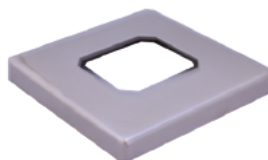

Madrid Range - Core Drill

2205
STAINLESS
STEEL

Flat Dress Ring

Round Domed Dress Ring

NOT TO SCALE

Advantages

- Stainless Steel Duplex 2205: super strength & corrosive resistance
- Polish Finish Only; 45mm x 50mm slimline look
- Suitable For 12mm NO Hole Glass
- M8 Bolt Allows For Easy Height Adjustment
- Tested For Pool Fencing Load Requirements
- Recessed Friction Plate: For A Neat Fitting
- Select Between A Matching Flat Square Dress Ring Or A Round Domed Dress Ring

Order Code

MAD-S-P Madrid Core Drill Spigot - Polish

MAD-DR-P Madrid Flat Dress Ring - Polish

MAD-DDR-P Madrid Domed Dress Ring - Polish

Madrid Range - Base Plated

2205
STAINLESS
STEEL

Slimline Domical Cover

NOT TO SCALE

Counter Sunk Timber Screw
100mm Long
Stainless Steel 316 (hex head drive)
Order Code: **CSK-100**

Advantages

- Stainless Steel Duplex 2205: super strength & corrosive resistance
- Polish Finish Only
- Suitable For 12mm NO Hole Glass
- 4 Counter Sunk Screw Holes - A Tidy Finish!
- Tested For Pool Fencing Load Requirements
- Recessed Friction Plate: For A Neat Fitting