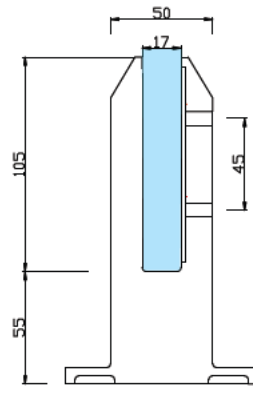

Madrid Range - Core Drill

2205
STAINLESS
STEEL

Flat Dress Ring

Round Domed Dress Ring

NOT TO SCALE

Advantages

- Stainless Steel Duplex 2205: super strength & corrosive resistance
- Polish Finish Only; 45mm x 50mm slimline look
- Suitable For 12mm NO Hole Glass
- M8 Bolt Allows For Easy Height Adjustment
- Tested For Pool Fencing Load Requirements
- Recessed Friction Plate: For A Neat Fitting
- Select Between A Matching Flat Square Dress Ring Or A Round Domed Dress Ring

NOT TO SCALE

Counter Sunk Timber Screw
100mm Long
Stainless Steel 316 (hex head drive)
Order Code: **CSK-100**

Advantages

- Stainless Steel Duplex 2205: super strength & corrosive resistance
- Polish Finish Only
- Suitable For 12mm NO Hole Glass
- 4 Counter Sunk Screw Holes - A Tidy Finish!
- Tested For Pool Fencing Load Requirements
- Recessed Friction Plate: For A Neat Fitting